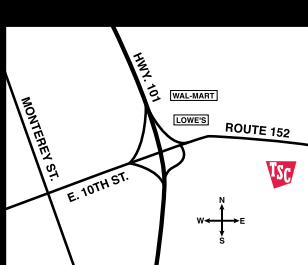

COME SEE US AT YOUR
LOCAL GILROY TRACTOR SUPPLY STORE
6881 CAMERON BLVD ★ GILROY, CA
408-842-1594

THE STUFF YOU
NEED OUT HERE.

VISIT YOUR TRACTOR SUPPLY STORE IN GILROY NOW THROUGH AUGUST 3, 2008

SAVE 10%*
OFF
ONE REGULAR PRICED ITEM